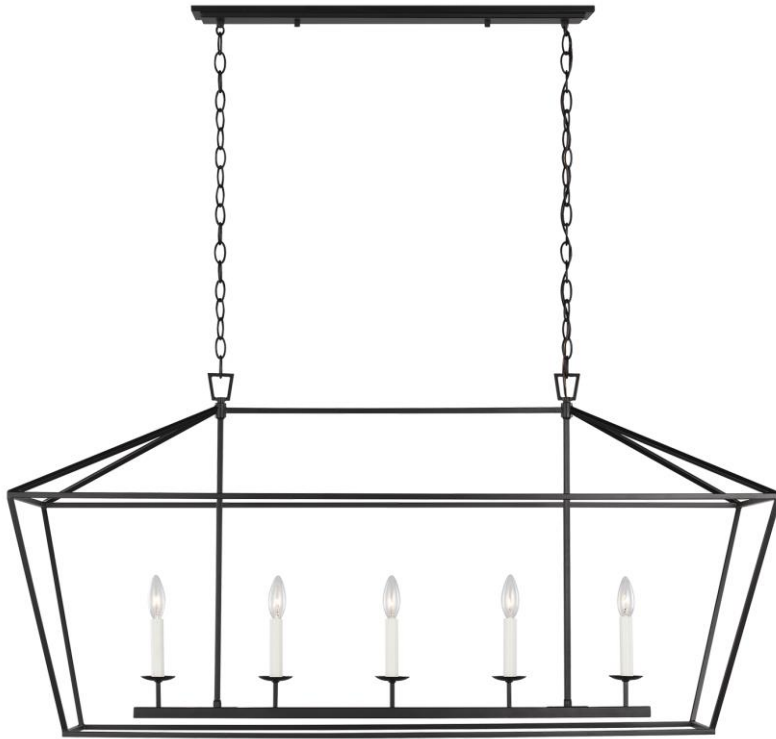

SPEC SHEET

Dianna Medium Linear Chandelier

Item # 6692605-112

Designer: Sea Gull Collection

Specifications

Width: 16.875"

Overall Height: 98.875"

Height: 24.375"

Canopy: DP:4.875" W:27.125" H:0.75" Rectangular

Socket: 5 - Candelabra - Torpedo

Rating: Damp Rated

Available Finishes

112 - Midnight Black

848 - Satin Brass

962 - Brushed Nickel

Features