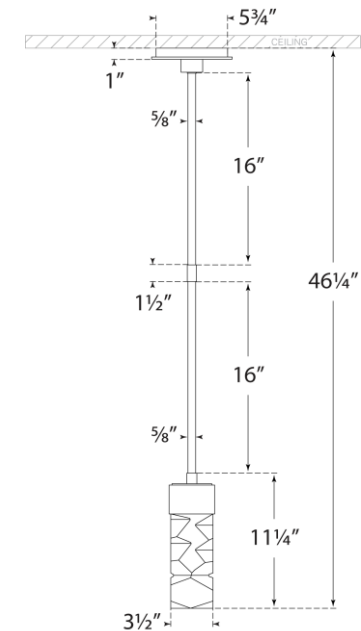

TEAR SHEET

Argentino 11" Faceted Pendant

Item # TOB 5950CG/PN

Designer: Thomas O'Brien

O/A Height: 46.25"

Fixture Height: 11"

Min. Custom Height: 18"

Width: 3.75"

Canopy: 5.75" Round

Finishes: CG/HAB, CG/PN

Socket: Dedicated LED

Wattage: 9w (900lm)

Weight: 17 Pounds

Note: Custom Height Available

Front View