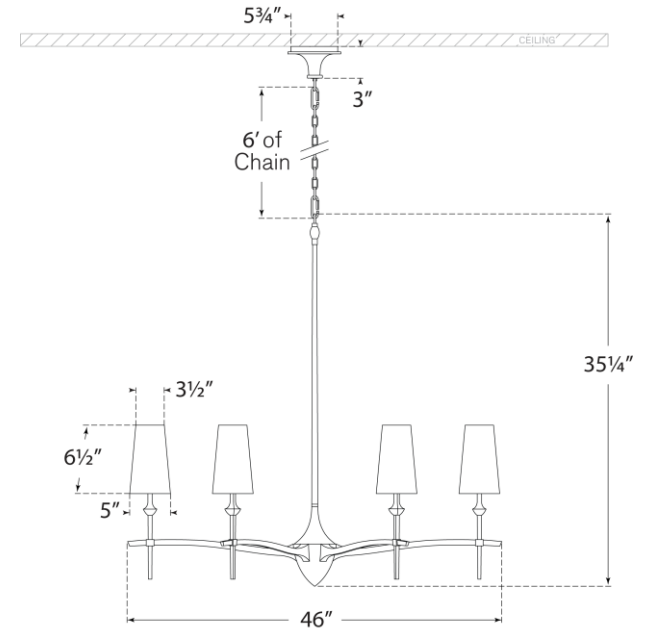

SPEC SHEET

Pippa Grande Chandelier

Item # TOB 5737PW-L

Designer: Thomas O'Brien

Height: 35"

Width: 46"

Canopy: 5.75" Round

Finishes: AI, BSL, G, PW

Shade Treatments: L

Shade Details: 3.5" x 5" x 6.5" Banded

Socket: 6 - E12 Candelabra

Wattage: 6 - 40 B

Front View