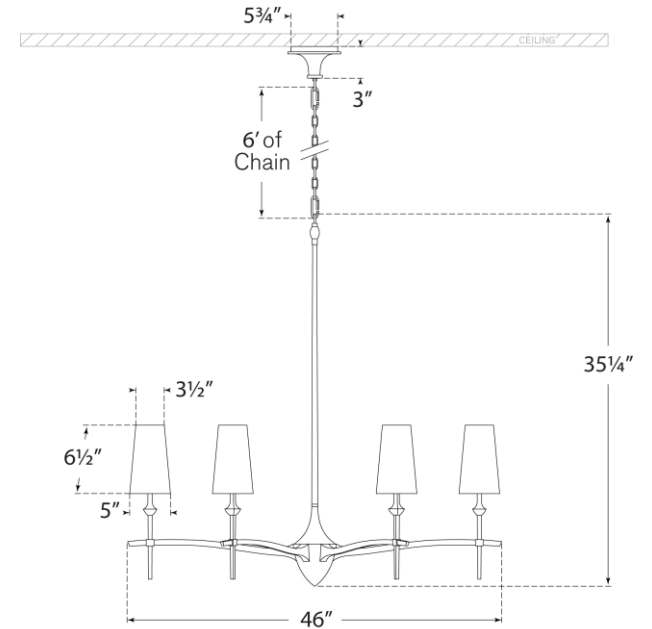

SPEC SHEET

Pippa Grande Chandelier

Item # TOB 5737BSL-L

Designer: Thomas O'Brien

Height: 35"

Width: 46"

Canopy: 5.75" Round

Finishes: AI, BSL, G, PW

Shade Treatments: L

Shade Details: 3.5" x 5" x 6.5" Banded

Socket: 6 - E12 Candelabra

Wattage: 6 - 40 B

Front View