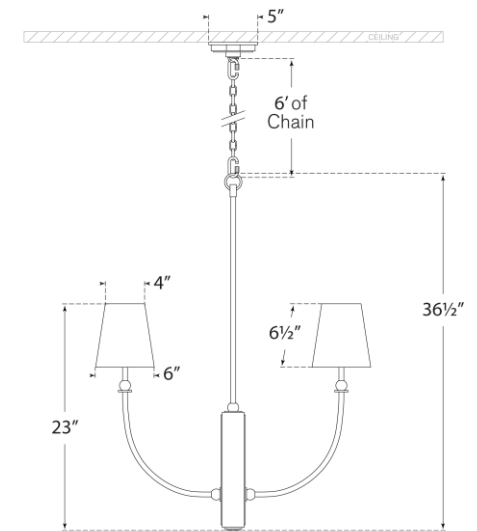

SPEC SHEET

Hulton Medium Chandelier

Item # TOB 5189BZ/HAB-L

Designer: Thomas O'Brien

Height: 36.5"

Width: 28"

Canopy: 5" Square

Finishes: BZ/HAB, HAB, PN

Shade Treatments: L

Shade Details: 4" x 6" x 6.5"

Socket: 4 - E12 Candelabra

Wattage: 4 - 40 B

Top View

Side View