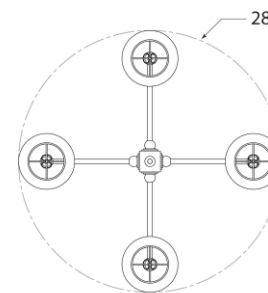

SPEC SHEET

Hulton Medium Chandelier

Item # TOB 5189BZ/HAB-L

Designer: Thomas O'Brien

Height: 36.5"

Width: 28"

Canopy: 5" Square

Finishes: BZ/HAB, HAB, PN

Shade Treatments: L

Shade Details: 4" x 6" x 6.5"

Socket: 4 - E12 Candelabra

Wattage: 4 - 40 B

Top View

Side View