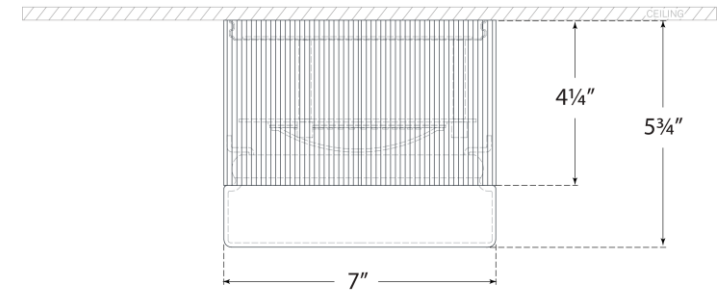

TEAR SHEET

Ace 7" Flush Mount

Item # TOB 4355PN-WG

Designer: Thomas O'Brien

Height: 5.75"

Width: 7"

Finishes: BZ, HAB, PN

Glass Options: WG

Socket: Dedicated LED

Wattage: 15w (1300lm)

Note: UL Only

Front View

Bottom View