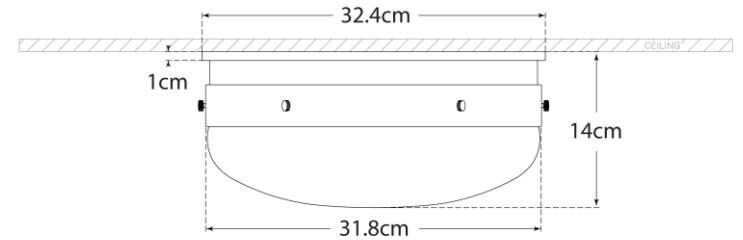

SPEC SHEET

Hicks Small Flush Mount

Item # TOB 4063BZ/HAB-WG-EU

Designer: Thomas O'Brien

Height: 14cm

Width: 33cm

Finishes: AN, BZ/HAB, HAB, PN

Glass Options: WG

Socket: 2 - E27

Wattage: 2 - 60 A

Front View

Bottom View