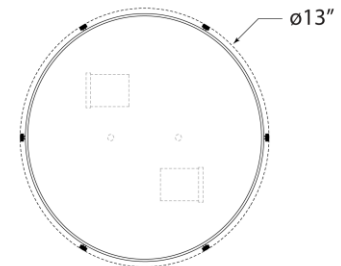

SPEC SHEET

Hicks Small Flush Mount

Item # TOB 4063BZ/HAB-WG-EU

Designer: Thomas O'Brien

Height: 14cm

Width: 33cm

Finishes: AN, BZ/HAB, HAB, PN

Glass Options: WG

Socket: 2 - E27

Wattage: 2 - 60 A

Front View

Bottom View