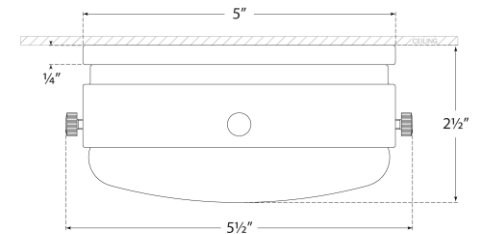

SPEC SHEET

Hicks 5.5" Solitaire Flush Mount

Item # TOB 4062BZ/HAB-WG

Designer: Thomas O'Brien

Height: 2.5"

Width: 5.5"

Finishes: AN, BZ/HAB, HAB, PN

Glass Options: WG

Socket: Dedicated LED

Wattage: 11w (1000lm)

Front View