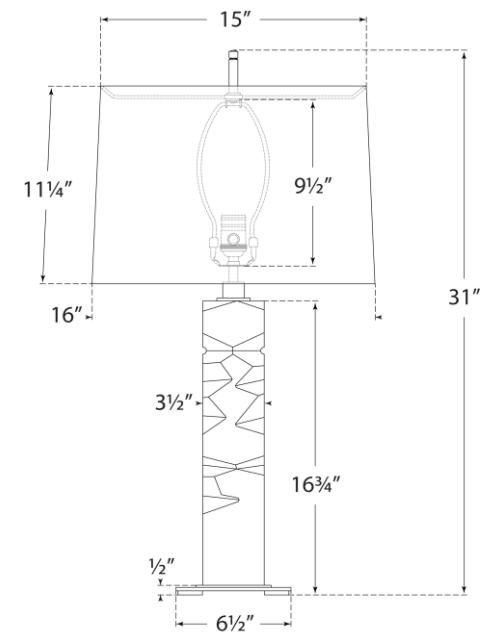

### Argentino Large Table Lamp

Item # TOB 3950CG/PN-L

Designer: Thomas O'Brien

Height: 31"

Width: 16"

Base: 6.5" Square

Finishes: CG/HAB, CG/PN

Shade Treatments: L

Shade Details: 15" x 16" x 11.25"

Socket: E26 Dimmer

Wattage: 100 A

Note: French Wired

Front View