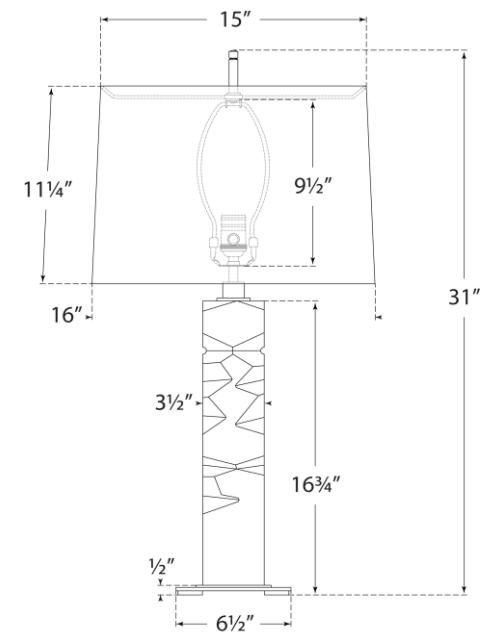

## Argentino Large Table Lamp

Item # TOB 3950CG/HAB-L

Designer: Thomas O'Brien

Height: 31"

Width: 16"

Base: 6.5" Square

Finishes: CG/HAB, CG/PN

Shade Treatments: L

Shade Details: 15" x 16" x 11.25"

Socket: E26 Dimmer

Wattage: 100 A

Note: French Wired

Front View