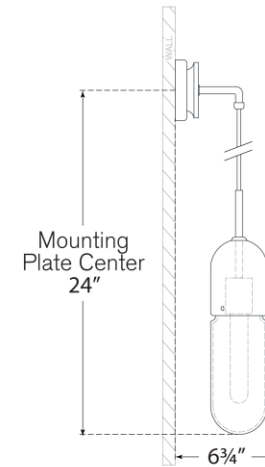

TEAR SHEET

Junio Wall Light

Item # TOB 2645BZ/HAB-FG

Designer: Thomas O'Brien

Height: 26.25"

Width: 4.25"

Extension: 6.75"

Backplate: 4.25" Round

Finishes: BZ/HAB, HAB, PN

Glass Options: CG, FG

Socket: E26 Keyless

Wattage: 8 LED T10

Note: UL Only

Top View

Side View

Front View