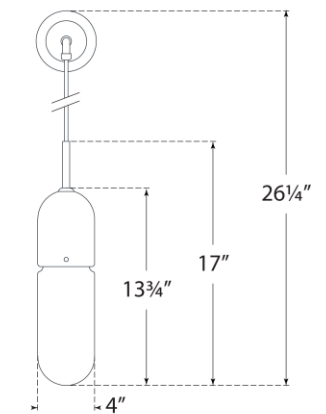

TEAR SHEET

Junio Wall Light

Item # TOB 2645BZ/HAB-FG

Designer: Thomas O'Brien

Height: 26.25"

Width: 4.25"

Extension: 6.75"

Backplate: 4.25" Round

Finishes: BZ/HAB, HAB, PN

Glass Options: CG, FG

Socket: E26 Keyless

Wattage: 8 LED T10

Note: UL Only

Top View

Side View

Front View