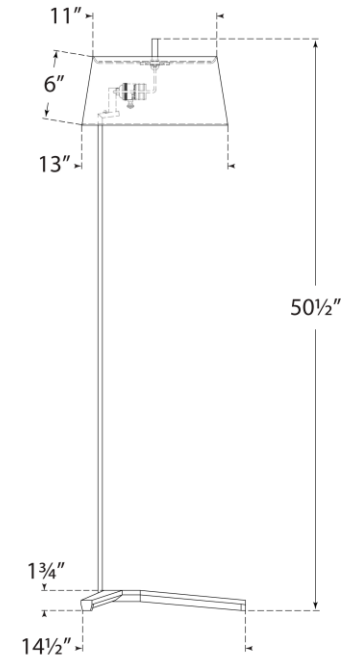

## Francesco Floor Lamp

Item # TOB 1770AI-L

Designer: Thomas O'Brien

Height: 50.5"

Width: 15"

Extension: 14.5"

Base: 14.5" x 15" Tri-Leg

Finishes: AI

Shade Treatments: L

Shade Details: 7/11" x 9/13" x 6" Oval

Socket: E26 Dimmer

Wattage: 15 LED A19

Weight: 18 Pounds

Front View

Side View