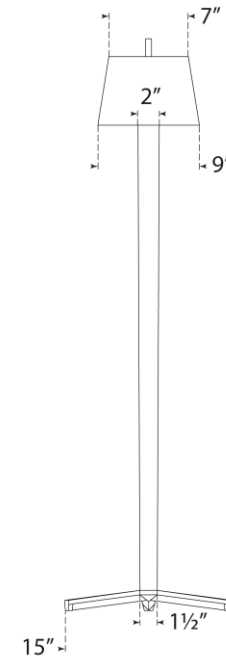

## Francesco Floor Lamp

Item # TOB 1770AI-L

Designer: Thomas O'Brien

Height: 50.5"

Width: 15"

Extension: 14.5"

Base: 14.5" x 15" Tri-Leg

Finishes: AI

Shade Treatments: L

Shade Details: 7/11" x 9/13" x 6" Oval

Socket: E26 Dimmer

Wattage: 15 LED A19

Weight: 18 Pounds

Front View

Side View