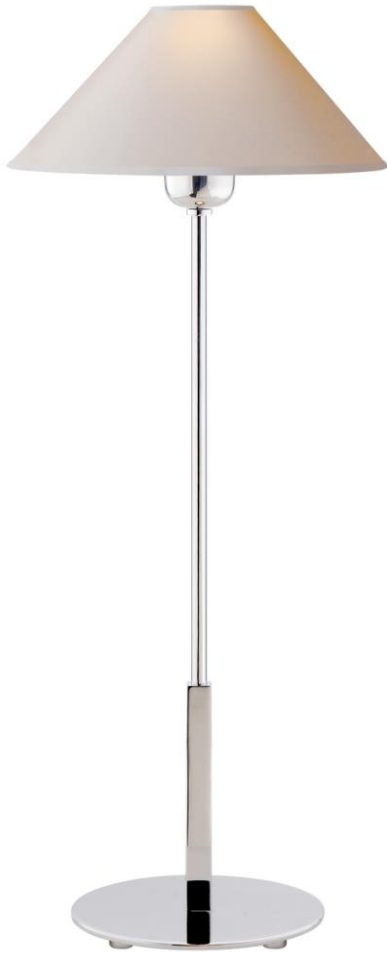

TEAR SHEET

Hackney Table Lamp

Item # SP 3022PN-NP

Designer: J. Randall Powers

Height: 23"

Width: 11.75"

Base: 6" Round

Finishes: BZ, HAB, PN

Shade Treatments: L, NP

Shade Details: 3" x 11.75" x 7"

Socket: E26 Keyless w/ Line Switch

Wattage: 40 B11

Weight: 5 Pounds