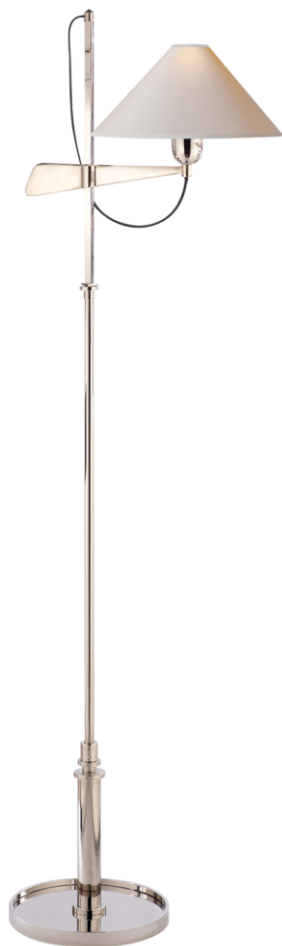

### Hargett Bridge Arm Floor Lamp

Item # SP 1505PN-NP

Designer: J. Randall Powers

Height: 50" - 56.5"

Extension: 15.75"

Base: 10" Round

Finishes: BZ, HAB, PN

Shade Treatments: NP

Shade Details: 2.5" x 11.75" x 7.5"

Socket: E26 Dimmer

Wattage: 60 A