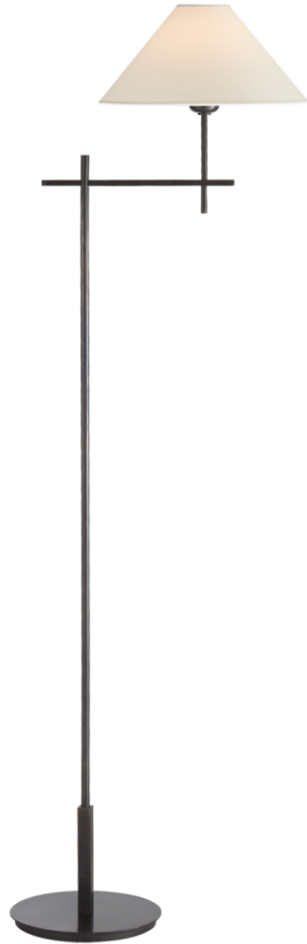

# TEAR SHEET

## Hackney Bridge Arm Floor Lamp

Item # SP 1023BZ-NP

Designer: J. Randall Powers

Height: 52"

Width: 11.75"

Extension: 17"

Base: 8.5" Round

Finishes: BZ, HAB, PN

Shade Treatments: NP

Shade Details: 3" x 11.75" x 7"

Socket: E26 Keyless w/ Foot Switch

Wattage: 40 B11

Weight: 13 Pounds