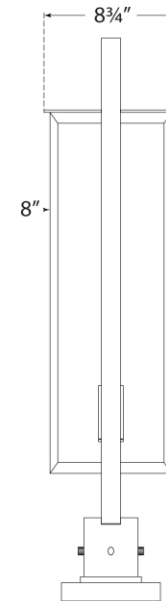

SPEC SHEET

Halle Medium Post Lantern

Item # S 7191AI-CG

Designer: Ian K. Fowler

Height: 26.76"

Width: 11"

Finishes: AI

Glass Options: CG

Socket: 2 - E26 Keyless

Wattage: 2 - 40 T

Note: Pier Mount Included

Side View

Front View