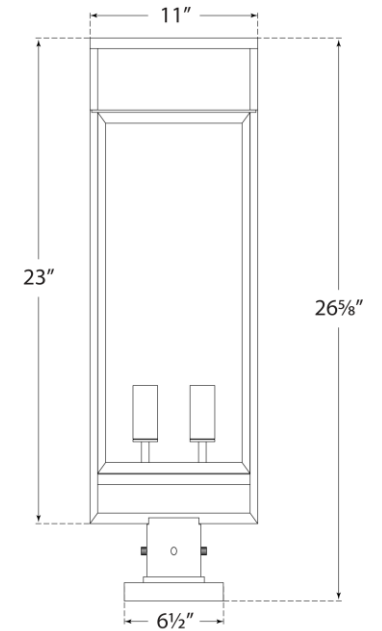

SPEC SHEET

Halle Medium Post Lantern

Item # S 7191AI-CG

Designer: Ian K. Fowler

Height: 26.76"

Width: 11"

Finishes: AI

Glass Options: CG

Socket: 2 - E26 Keyless

Wattage: 2 - 40 T

Note: Pier Mount Included

Side View

Front View