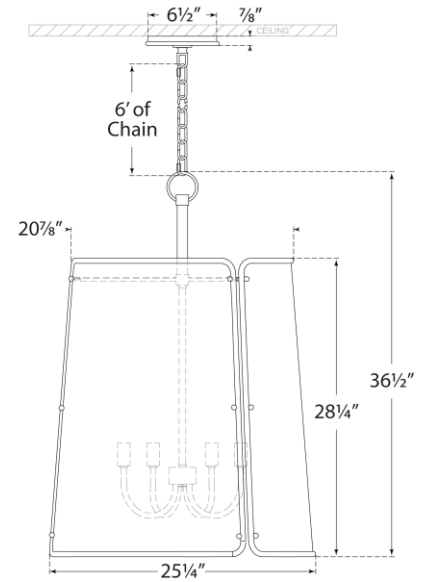

SPEC SHEET

Hastings Large Pendant

Item # S 5646HAB-BLK

Designer: Carrier and Company

Height: 36.5"

Width: 25.25"

Canopy: 6.5" Round

Finishes: HAB, PN

Shade Treatments: BLK, WHT

Socket: 6 - E12 Candelabra

Wattage: 6 - 60 B

Note: Shade can be Installed Inverted

Bottom View

Front View