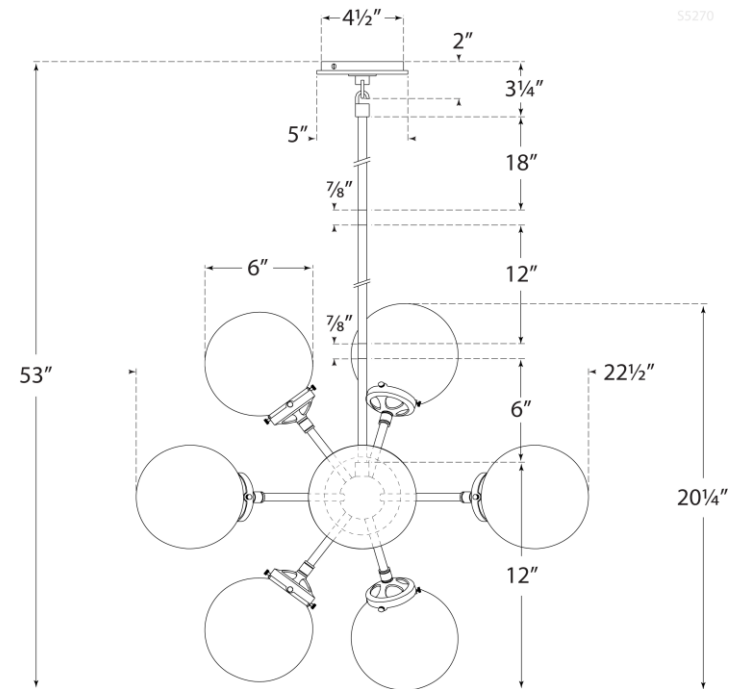

## Bistro Small Round Chandelier

Item # S 5270HAB/BLK-WG

Designer: Ian K. Fowler

O/A Height: 53"

Fixture Height: 20.5"

Min. Custom Height: 33"

Width: 22.5"

Canopy: 4.5" Round

Finishes: HAB, PN

Glass Options: CG, WG

Socket: 12 - E12 Candelabra

Wattage: 12 - 40 G16.5

Weight: 22 Pounds

Note: Custom Height Available

55270