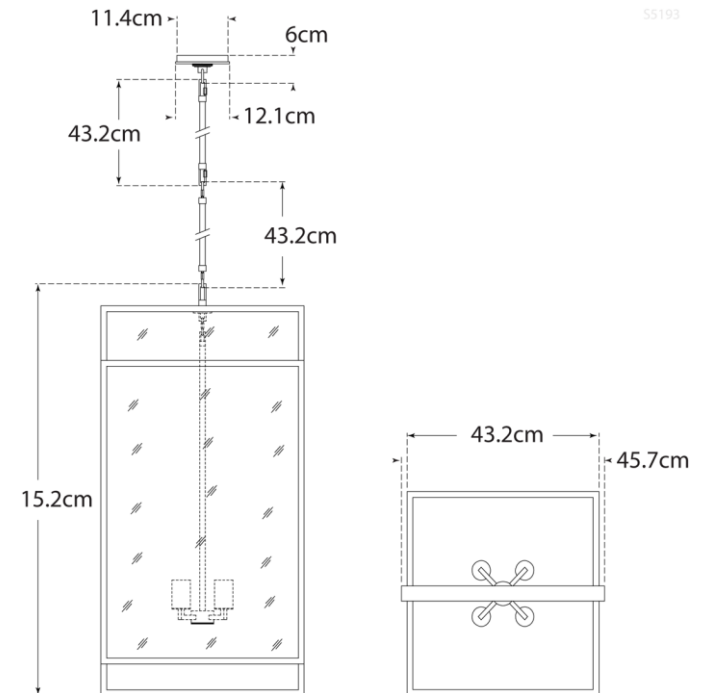

SPEC SHEET

Halle Medium Lantern

Item # S 5193AI-CG-EU

Designer: Ian K. Fowler

O/A Height: 181cm

Fixture Height: 91.4cm

Min. Custom Height: 142.2cm

Width: 45.7cm

Canopy: 11.4cm Round

Finishes: AI, PN

Glass Options: CG

Socket: 4 - E27

Wattage: 60 T

IP Rating: IP20 Class I

Note: Custom Height Available

S5193