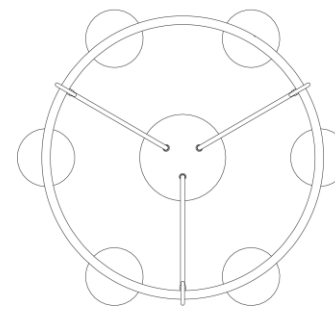

SPEC SHEET

Choros Chandelier

Item # S 5040AI-EU

Designer: Barry Goralnick

Height: 64.8cm

Width: 73.1cm

Canopy: 14cm Round

Finishes: AI, PN

Socket: 6 - E14

Wattage: 60 C

IP Rating: IP20

Bottom View