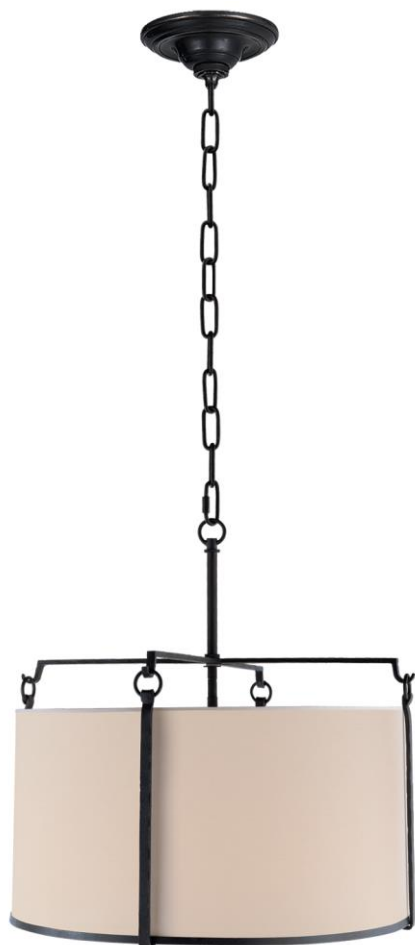

TEAR SHEET

Aspen Large Hanging Shade

Item # S 5030BR-NP

Designer: Ian K. Fowler

Height: 20.75"

Width: 19.75"

Canopy: 5.75" Round

Finishes: BR

Shade Treatments: NP

Shade Details: 19" x 19.5" x 10"

Socket: 4 - E12 Candelabra

Wattage: 4 - 60 B11

Weight: 11 Pounds