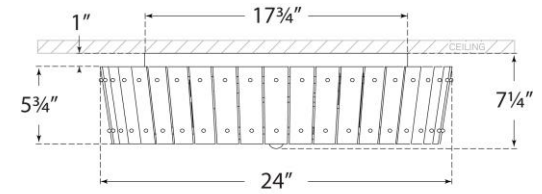

TEAR SHEET

Cadence Large Single-Tier Flush Mount

Item # S 4652HAB-AM

Designer: Carrier and Company

Height: 7.25"

Width: 24"

Canopy: 17.75" Round

Finishes: HAB, PN

Glass Options: AM

Socket: 4 - E12 Candelabra

Wattage: 4 - 60 C11

Weight: 29 Pounds

Side View

Top View