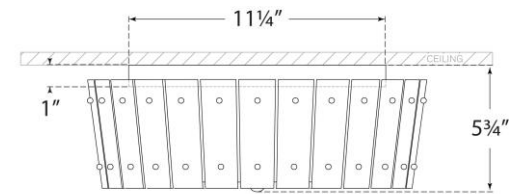

TEAR SHEET

Cadence Medium Single-Tier Flush Mount

Item # S 4651PN-AM

Designer: Carrier and Company

Height: 5.75"

Width: 15.5"

Canopy: 11.25" Round

Finishes: HAB, PN

Glass Options: AM

Socket: 3 - E12 Candelabra

Wattage: 3 - 60 C11

Weight: 13 Pounds

Side View

Side View