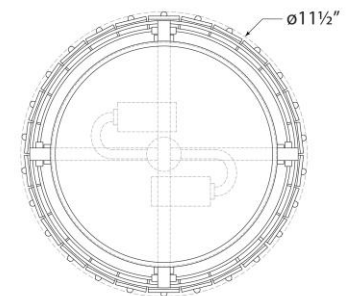

TEAR SHEET

Cadence Small Single-Tier Flush Mount

Item # S 4650HAB-AM

Designer: Carrier and Company

Height: 5.25"

Width: 11.5"

Canopy: 9" Round

Finishes: HAB, PN

Glass Options: AM

Socket: 2 - E12 Candelabra

Wattage: 2 - 60 C11

Weight: 9 Pounds

Side View

Top View