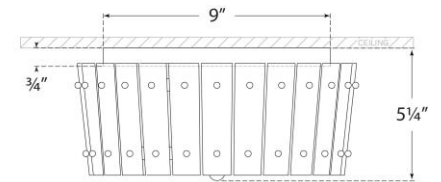

TEAR SHEET

Cadence Small Single-Tier Flush Mount

Item # S 4650HAB-AM

Designer: Carrier and Company

Height: 5.25"

Width: 11.5"

Canopy: 9" Round

Finishes: HAB, PN

Glass Options: AM

Socket: 2 - E12 Candelabra

Wattage: 2 - 60 C11

Weight: 9 Pounds

Side View

Top View