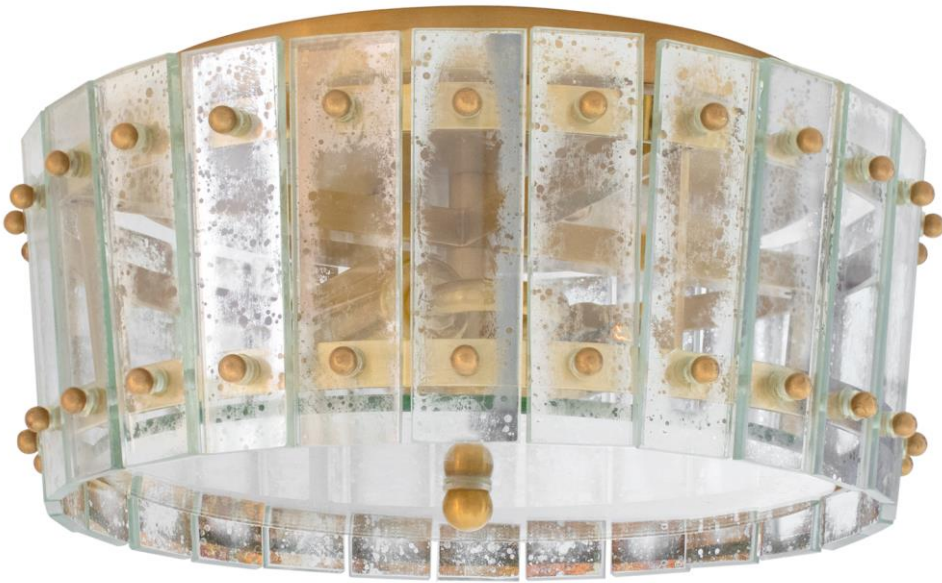

TEAR SHEET

Cadence Small Single-Tier Flush Mount

Item # S 4650HAB-AM

Designer: Carrier and Company

Height: 5.25"

Width: 11.5"

Canopy: 9" Round

Finishes: HAB, PN

Glass Options: AM

Socket: 2 - E12 Candelabra

Wattage: 2 - 60 C11

Weight: 9 Pounds

Side View

Top View