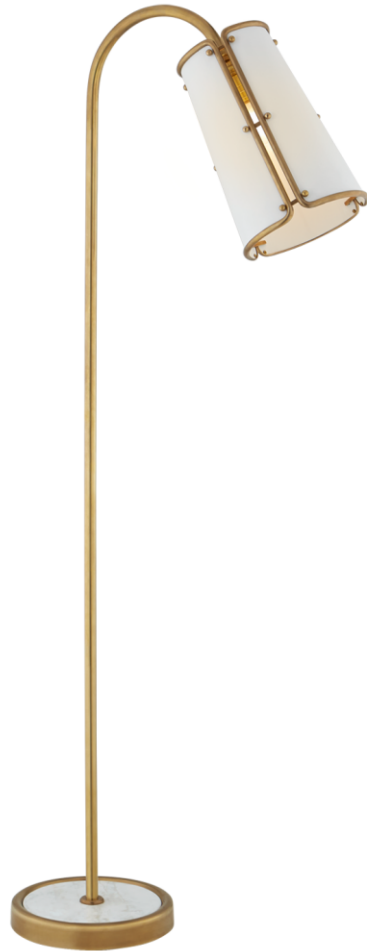

TEAR SHEET

Hastings Medium Floor Lamp

Item # S 1656HAB-WHT

Designer: Carrier and Company

Height: 55"

Width: 10"

Extension: 22.75"

Base: 10" Round

Finishes: HAB, PN

Shade Treatments: BLK, WHT

Socket: E26 Dimmer

Wattage: 60 A19

Weight: 29 Pounds