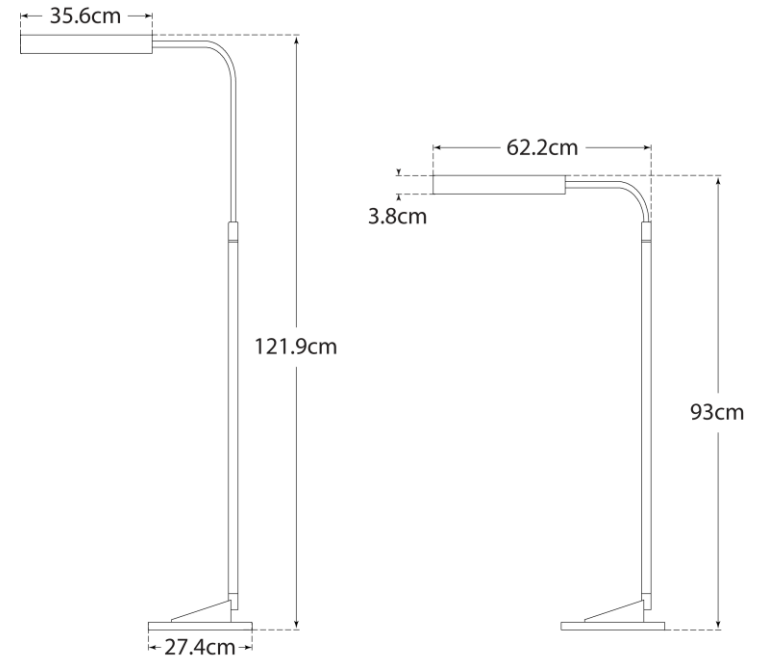

SPEC SHEET

Austin Adjustable Floor Lamp

Item # S 1350AI-EU

Designer: Ian K. Fowler

Height: 93.3cm - 121.9cm

Width: 27.9cm

Extension: 62.2cm

Base: 27.9cm Round

Finishes: AI, PN

Socket: Dedicated LED w/ Dimmer on Cord

Wattage: 8w (700lm)

Side View