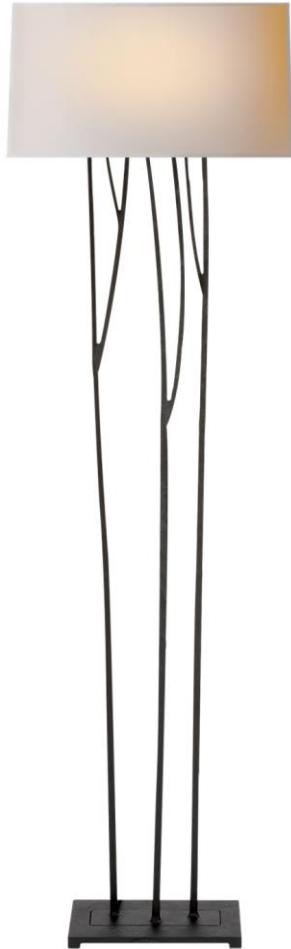

TEAR SHEET

Aspen Floor Lamp

Item # S 1050BR-NP

Designer: Ian K. Fowler

Height: 59.5"

Width: 17.75"

Base: 11" x 7" Rectangle

Finishes: BR, GI

Shade Treatments: L, NP

Shade Details: 17" x 17.75" x 9.5" Rectangle

Socket: 2 - E26 Keyless w/ In-Line Switch

Wattage: 2 - 60 A19

Weight: 19 Pounds