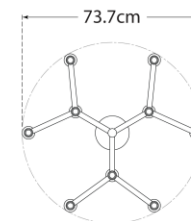

SPEC SHEET

Barrett Medium Knurled Chandelier

Item # RL 5224NB-EU

Designer: Ralph Lauren

O/A Height: 118.7cm

Fixture Height: 67.9cm

Min. Custom Height: 106.7cm

Width: 91.4cm

Canopy: 15.2cm Round

Finishes: NB, PN

Shade Treatments: N/A, NB, PN

Socket: 9 - E14

Wattage: 40 T

IP Rating: IP20 Class I

Note: Custom Height Available

Bottom View
(No Shades)

Bottom View
(With Shades)