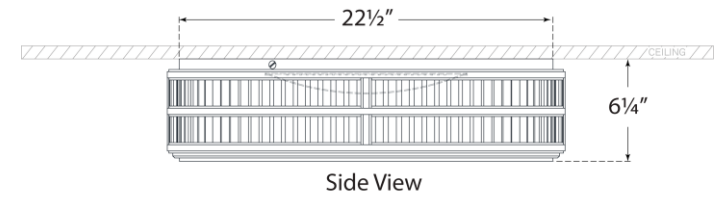

TEAR SHEET

Perren 24" Flush Mount

Item # RL 4722PN

Designer: Ralph Lauren

Height: 6.25"

Width: 24"

Finishes: BZ, NB, PN

Glass Options: WG

Socket: Dedicated LED

Wattage: 60w (4800lm)

Weight: 43 Pounds

Note: UL Only

Side View

Bottom View