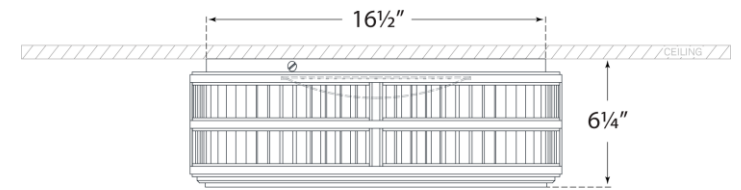

TEAR SHEET

Perren 18" Flush Mount

Item # RL 4721BZ

Designer: Ralph Lauren

Height: 6.25"

Width: 18"

Finishes: BZ, NB, PN

Glass Options: WG

Socket: Dedicated LED

Wattage: 36w (2800lm)

Weight: 31 Pounds

Side View

Bottom View