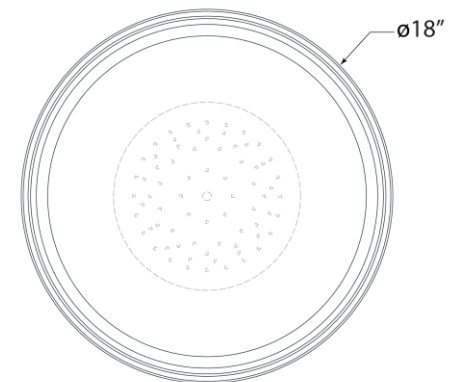

TEAR SHEET

Perren 18" Flush Mount

Item # RL 4721BZ

Designer: Ralph Lauren

Height: 6.25"

Width: 18"

Finishes: BZ, NB, PN

Glass Options: WG

Socket: Dedicated LED

Wattage: 36w (2800lm)

Weight: 31 Pounds

Side View

Bottom View