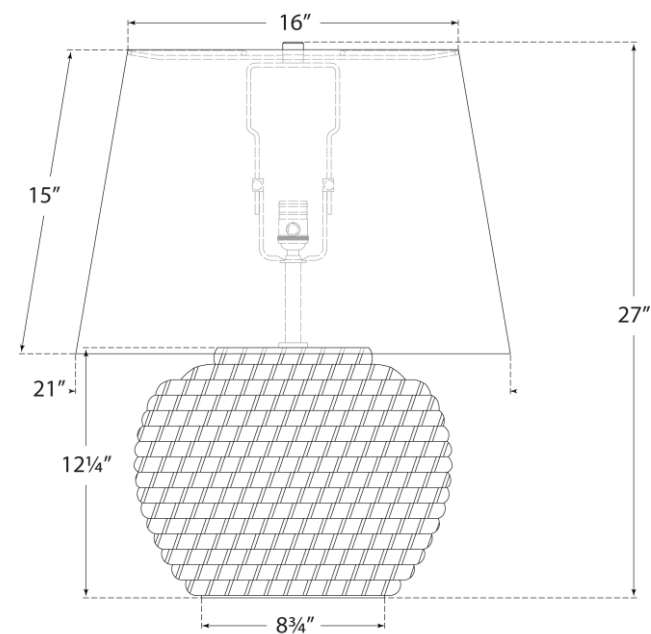

### Lohan Medium Table Lamp

Item # RL 3542BRT-WP

Designer: Ralph Lauren

Height: 27"

Width: 21"

Base: 8.75" Round

Finishes: BRT

Shade Treatments: WP

Shade Details: 16" x 21" x 15" Closed Top

Socket: E26 Dimmer

Wattage: 100 A19

Weight: 14 Pounds

Front View