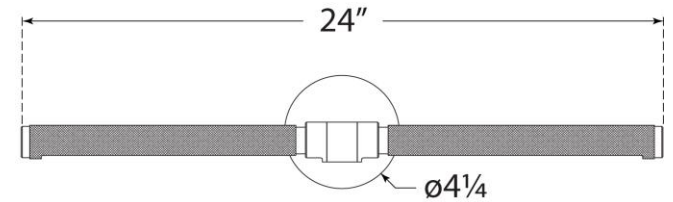

SPEC SHEET

Barrett 24" Picture Light

Item # RL 2724NB

Designer: Ralph Lauren

Height: 4.25"

Width: 24"

Extension: 8.5"

Backplate: 4.25" round

Finishes: NB, PN

Socket: Dedicated LED

Wattage: 32w (3000lm)

Note: Requires Smaller Outlet Box

Front View