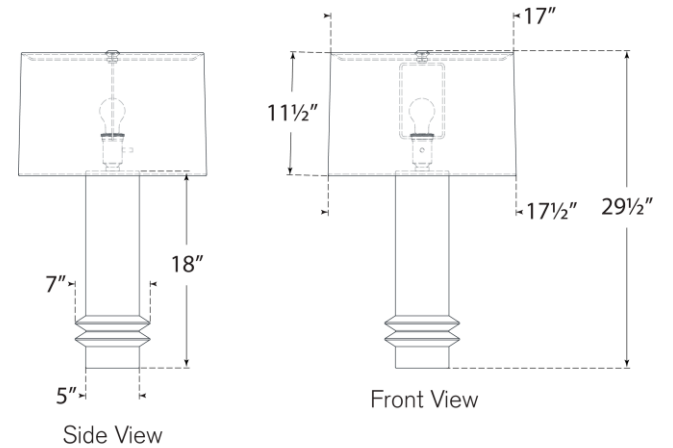

TEAR SHEET

Montaigne Medium Table Lamp

Item # PCD 3603NWT-L

Designer: Paloma Contreras

Height: 29.5"

Width: 17.5"

Base: 5" Round

Finishes: AQC, EGC, NWT

Shade Treatments: L

Shade Details: 17" x 17.5" x 11.5"

Socket: E26 Dimmer

Wattage: 15 LED A

Note: UL Only | Reactive Ceramic Glazes Will Vary in Color and Texture

Top View