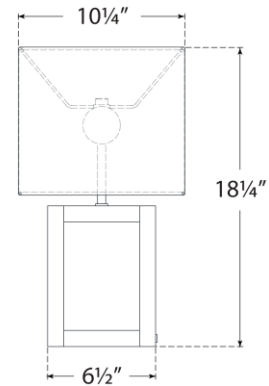

TEAR SHEET

Galerie Medium Table Lamp

Item # PCD 3012BZ-L

Designer: Paloma Contreras

Height: 18.25"

Width: 18"

Base: 6.5" x 13.25" Rectangle

Finishes: BZ, HAB, PN

Shade Treatments: L

Shade Details: 18" x 10.25" x 9"

Socket: 2 - E26 Pull Chain

Wattage: 2 - 15 LED A

Note: UL Only

Side View

Front View

Top View