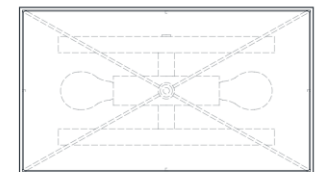

TEAR SHEET

Galerie Medium Table Lamp

Item # PCD 3012BZ-L

Designer: Paloma Contreras

Height: 18.25"

Width: 18"

Base: 6.5" x 13.25" Rectangle

Finishes: BZ, HAB, PN

Shade Treatments: L

Shade Details: 18" x 10.25" x 9"

Socket: 2 - E26 Pull Chain

Wattage: 2 - 15 LED A

Note: UL Only

Side View

Front View

Top View