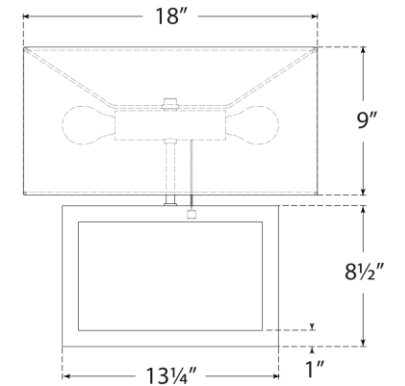

TEAR SHEET

Galerie Medium Table Lamp

Item # PCD 3012BZ-L

Designer: Paloma Contreras

Height: 18.25"

Width: 18"

Base: 6.5" x 13.25" Rectangle

Finishes: BZ, HAB, PN

Shade Treatments: L

Shade Details: 18" x 10.25" x 9"

Socket: 2 - E26 Pull Chain

Wattage: 2 - 15 LED A

Note: UL Only

Side View

Front View

Top View