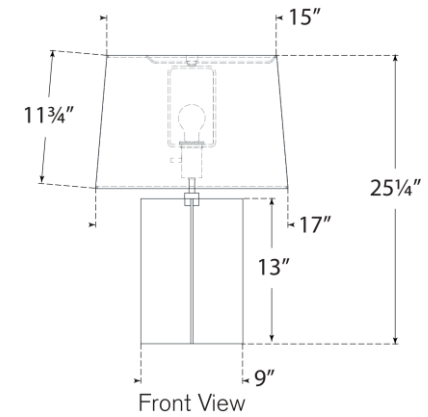

TEAR SHEET

Costes Medium Table Lamp

Item # PCD 3005HAB-L

Designer: Paloma Contreras

Height: 25.25"

Width: 17"

Base: 9" Cross

Finishes: BZ, HAB, PN

Shade Treatments: L

Shade Details: 15" x 17" x 11.75"

Socket: E26 Dimmer

Wattage: 15 LED A

Note: UL Only | French Wired

Top View