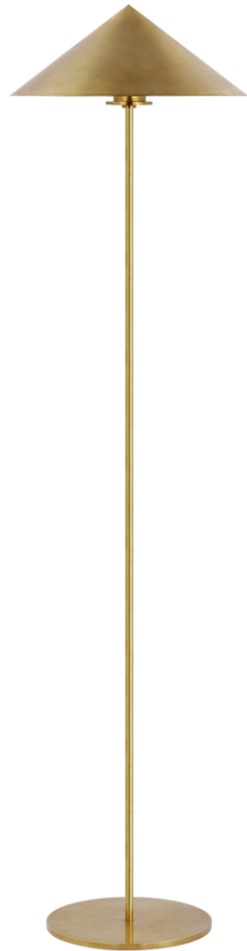

TEAR SHEET

Orsay Medium Floor Lamp

Item # PCD 1200HAB

Designer: Paloma Contreras

Height: 55"

Width: 14"

Base: 9.75" Round

Finishes: BZ, HAB, PN

Socket: GU10 On/Off Toggle

Wattage: 5 LED T7

Note: UL Only | Bulb Included