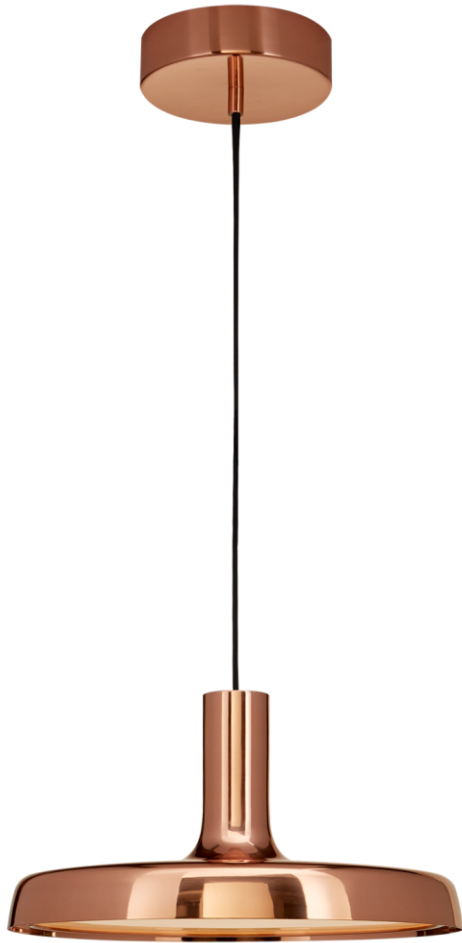

SPEC SHEET

Farmhouse Dot 13" Pendant

Item # PB 5010SC

Designer: Peter Bristol

Height: 10" - 132"

Fixture Height: 7.75"

Width: 14"

Canopy: 6" Round

Finishes: SC, STB, STW

Socket: Dedicated LED

Wattage: 18w (1250lm)

Front View