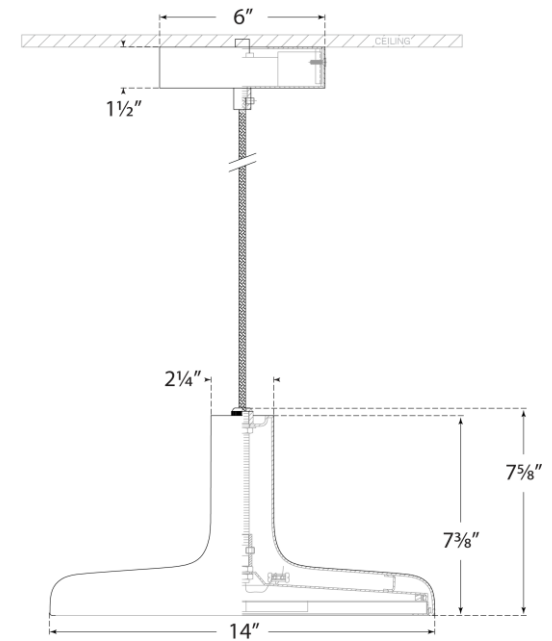

SPEC SHEET

Farmhouse Dot 13" Pendant

Item # PB 5010SC

Designer: Peter Bristol

Height: 10" - 132"

Fixture Height: 7.75"

Width: 14"

Canopy: 6" Round

Finishes: SC, STB, STW

Socket: Dedicated LED

Wattage: 18w (1250lm)

Front View