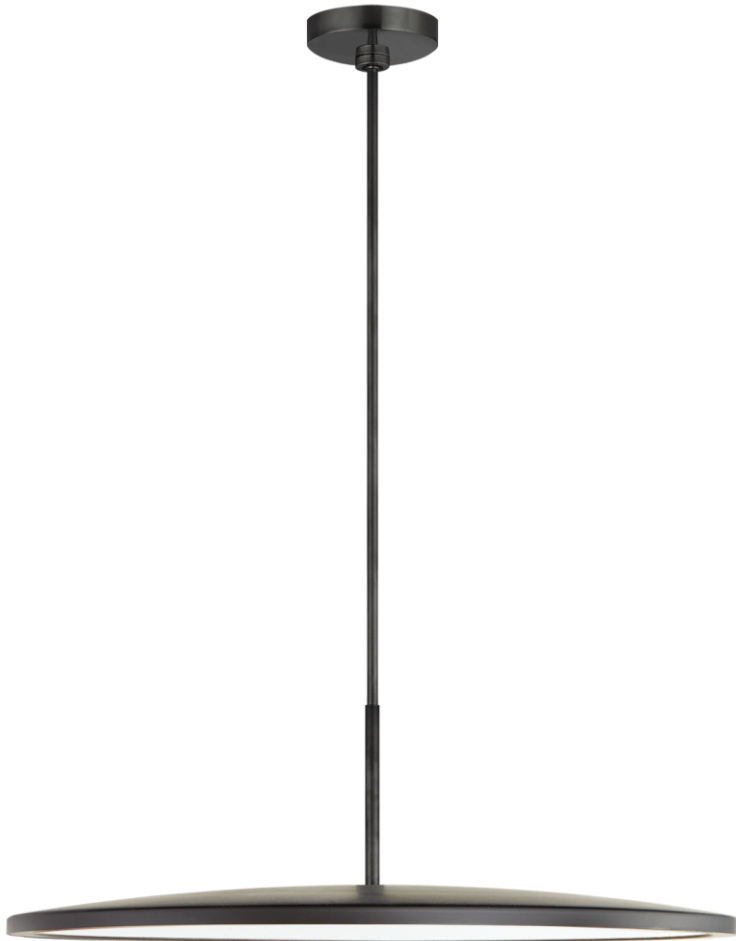

## Dot 22" Pendant

Item # PB 5003MBK

Designer: Peter Bristol

O/A Height: 42.5"

Fixture Height: 7.5"

Min. Custom Height: 12"

Width: 23"

Canopy: 6" Round

Finishes: MBK, NB, PN

Socket: Dedicated LED

Wattage: 41w (3500lm)

Note: Custom Height Available

Bottom View