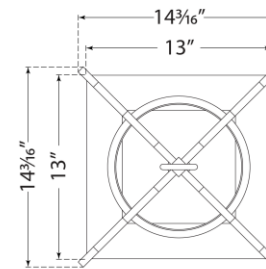

SPEC SHEET

Lafayette Large Hanging Lantern

Item # NW 5704FR-CG

Designer: Niermann Weeks

Height: 33.75"

Width: 14.25"

Canopy: 6" Round

Finishes: FR

Glass Options: CG

Socket: 4 - E12 Candelabra

Wattage: 4 - 60 C

Top View