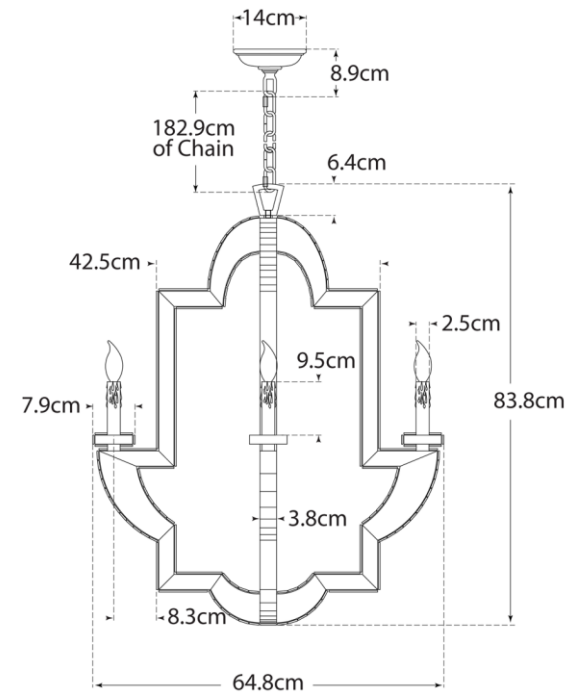

SPEC SHEET

Lido Medium Chandelier

Item # NW 5040AM/HAB-EU

Designer: Niermann Weeks

Height: 83.8cm

Width: 64.8cm

Canopy: 14cm Round

Finishes: AM/HAB

Socket: 4 - E14

Wattage: 60 C

IP Rating: IP20

NW5040