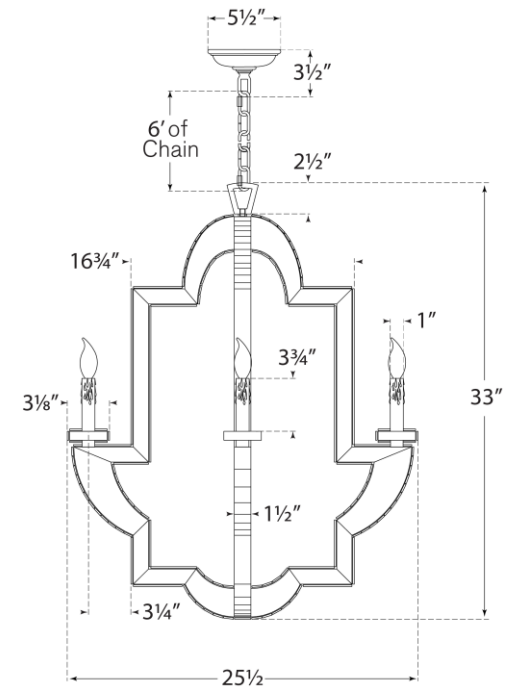

TEAR SHEET

Lido Medium Chandelier

Item # NW 5040AM/HAB

Designer: Niermann Weeks

Height: 33"

Width: 25.5"

Canopy: 5.5" Round

Finishes: AM/HAB

Socket: 4 - E12 Candelabra

Wattage: 4 - 60 C11

Weight: 34 Pounds

NW5040