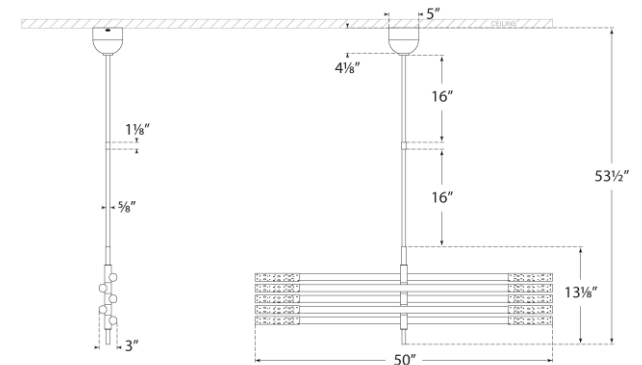

TEAR SHEET

Rousseau Grande Ten Light Articulating Chandelier

Item # KW 5587AB-EC

Designer: Kelly Wearstler

O/A Height: 53.5"

Fixture Height: 16"

Min. Custom Height: 25"

Width: 50"

Canopy: 4.5" Round

Finishes: AB, BZ, PN

Glass Options: EC, SG

Socket: Dedicated LED

Wattage: 45w (3600lm)

Weight: 25 Pounds

Note: Requires Special Assembly and Installation | Custom Height Available

Side View