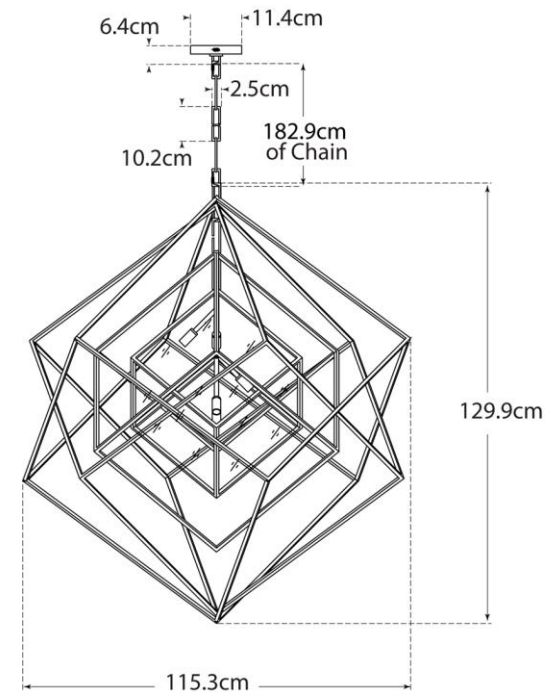

SPEC SHEET

Cubist Large Chandelier

Item # KW 5022AI-CG-EU

Designer: Kelly Wearstler

Fixture Height: 130.2cm

Width: 114.9cm

Canopy: 11.4cm Square

Finishes: AI, G

Glass Options: CG

Socket: 5 - E14

Wattage: 60 C

IP Rating: IP20

KW5022