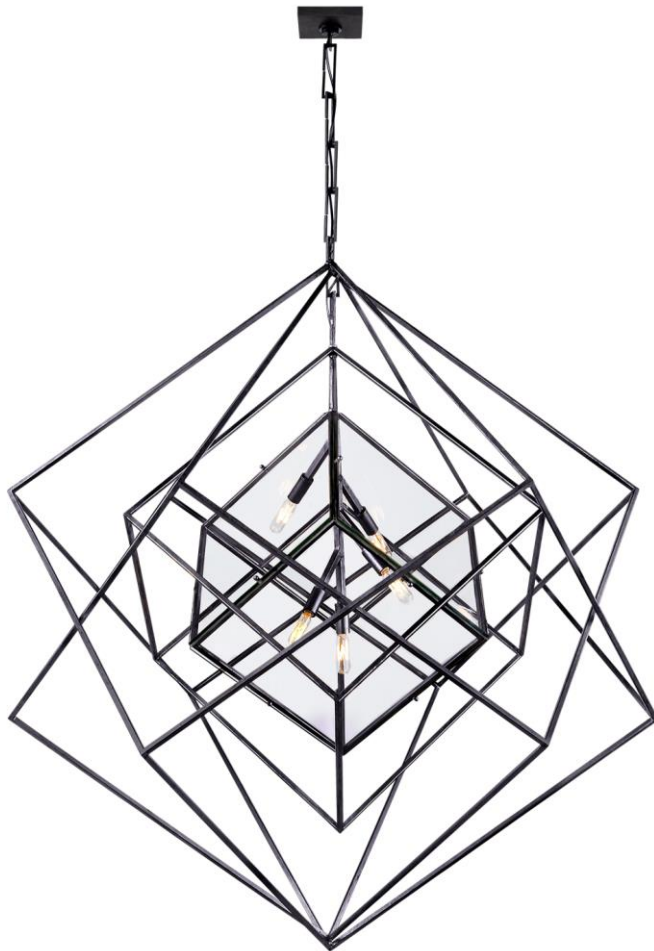

SPEC SHEET

Cubist Large Chandelier

Item # KW 5022AI-CG-EU

Designer: Kelly Wearstler

Fixture Height: 130.2cm

Width: 114.9cm

Canopy: 11.4cm Square

Finishes: AI, G

Glass Options: CG

Socket: 5 - E14

Wattage: 60 C

IP Rating: IP20

KW5022