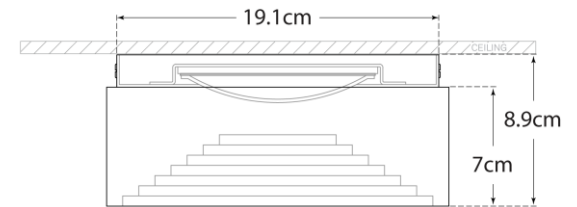

SPEC SHEET

Otto Small Flush Mount

Item # KW 4901BZ-ALB-EU

Designer: Kelly Wearstler

Height: 8.9cm

Width: 20.3cm

Canopy: 19cm Round

Finishes: AB, BZ, PN

Glass Options: ALB

Socket: Dedicated LED

Wattage: 18w (1500lm)

Note: Alabaster is a Natural Stone | Variations in Color and Texture are Expected | UL Only

Side View

Bottom View