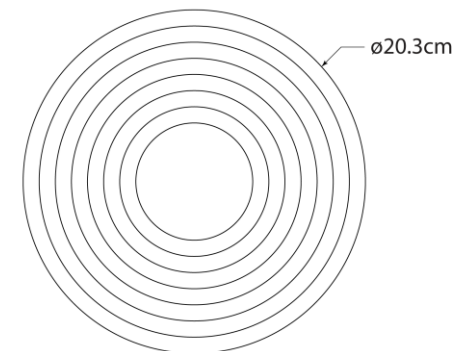

SPEC SHEET

Otto Small Flush Mount

Item # KW 4901BZ-ALB-EU

Designer: Kelly Wearstler

Height: 8.9cm

Width: 20.3cm

Canopy: 19cm Round

Finishes: AB, BZ, PN

Glass Options: ALB

Socket: Dedicated LED

Wattage: 18w (1500lm)

Note: Alabaster is a Natural Stone | Variations in Color and Texture are Expected | UL Only

Side View

Bottom View