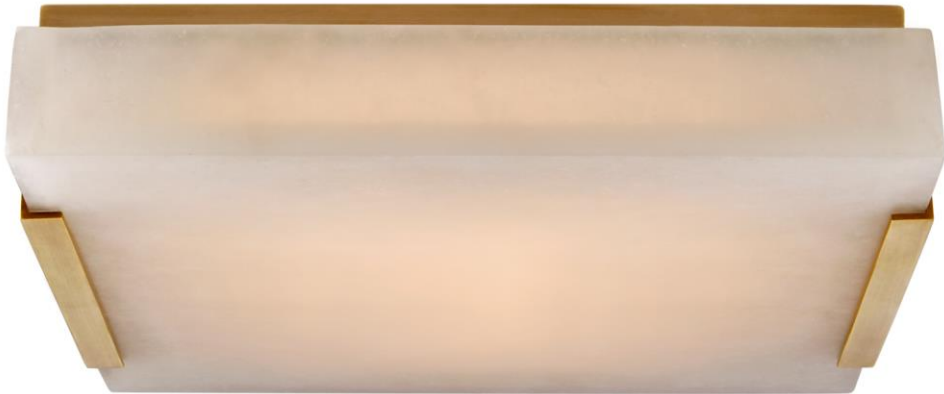

SPEC SHEET

Covet Medium Flush Mount

Item # KW 4113AB-ALB-EU

Designer: Kelly Wearstler

Height: 7cm

Width: 36.2cm

Canopy: 33.7cm Square

Finishes: AB, BZ, PN

Shade Treatments: ALB

Socket: Dedicated LED

Wattage: 46w (4300lm)

Top View

Side View