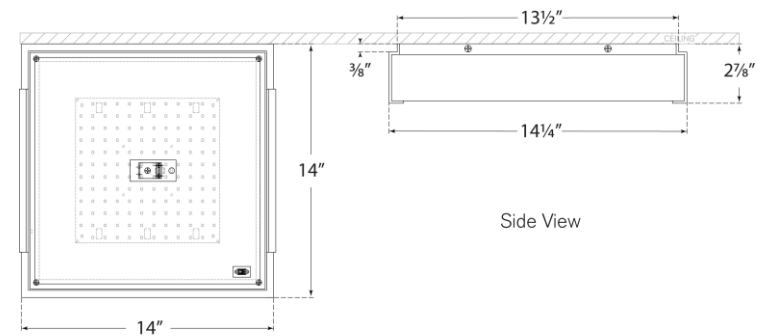

SPEC SHEET

Covet Medium Flush Mount

Item # KW 4113AB-ALB-EU

Designer: Kelly Wearstler

Height: 7cm

Width: 36.2cm

Canopy: 33.7cm Square

Finishes: AB, BZ, PN

Shade Treatments: ALB

Socket: Dedicated LED

Wattage: 46w (4300lm)

Top View

Side View