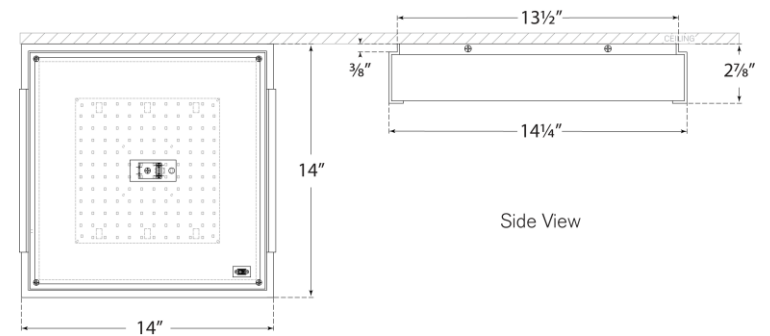

TEAR SHEET

Covet Medium Flush Mount

Item # KW 4113AB-ALB

Designer: Kelly Wearstler

Height: 2.75"

Width: 14.25"

Canopy: 13.25" Square

Finishes: AB, BZ, PN

Shade Treatments: ALB

Socket: Dedicated LED

Wattage: 54w (4300lm)

Weight: 20 Pounds

Top View

Side View