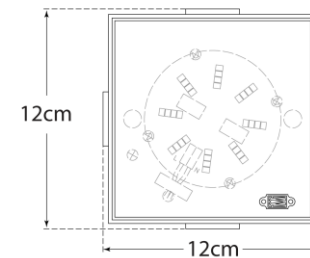

SPEC SHEET

Covet Petite Flush Mount

Item # KW 4112AB-ALB-EU

Designer: Kelly Wearstler

Height: 11.4cm

Width: 12.1cm

Canopy: 11.4cm Square

Finishes: AB, BZ, PN

Shade Treatments: ALB

Socket: Dedicated LED

Wattage: 13w (1300lm)

Side View

Top View