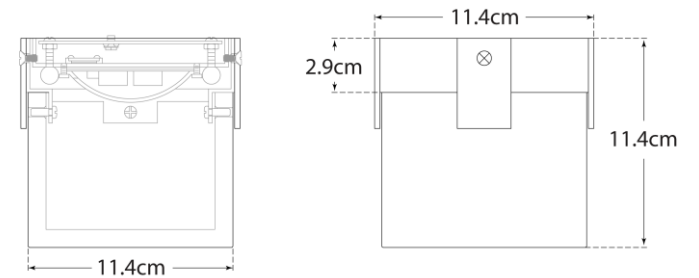

SPEC SHEET

Covet Petite Flush Mount

Item # KW 4112AB-ALB-EU

Designer: Kelly Wearstler

Height: 11.4cm

Width: 12.1cm

Canopy: 11.4cm Square

Finishes: AB, BZ, PN

Shade Treatments: ALB

Socket: Dedicated LED

Wattage: 13w (1300lm)

Side View

Top View