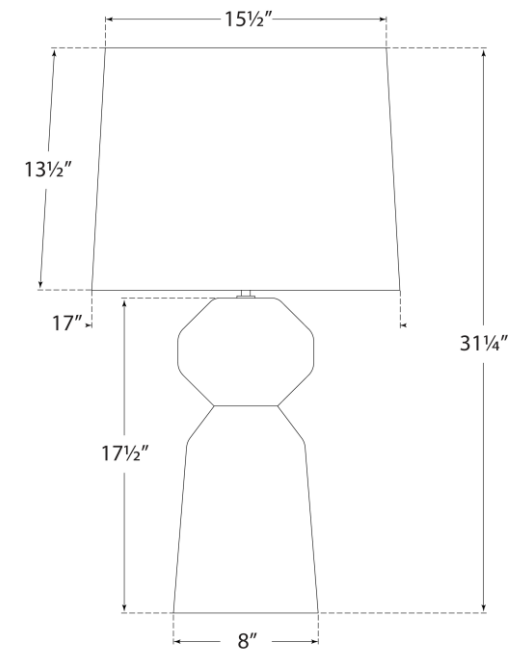

SPEC SHEET

Nero Large Table Lamp

Item # KW 3680MBK-L

Designer: Kelly Wearstler

Height: 31.25"

Width: 17"

Base: 8" Round

Finishes: MBK, MWT

Shade Treatments: L

Shade Details: 15.5" x 17" x 13.5"

Socket: E26 Keyless w/ Line Switch

Wattage: 12 LED A

Front View