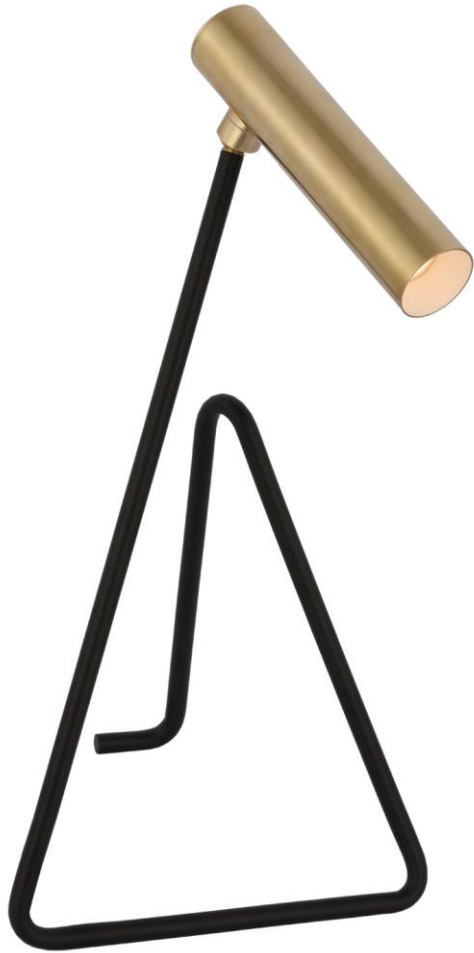

TEAR SHEET

Flesso Medium Desk Lamp

Item # KW 3430BLK/AB

Designer: Kelly Wearstler

Height: 20.25"

Width: 10"

Extension: 9"

Base: 8" x 10" Decorative

Finishes: BLK/AB, BLK/PN

Socket: Dedicated LED w/ Dimmer

Wattage: 15w (1200lm)

Note: UL Only