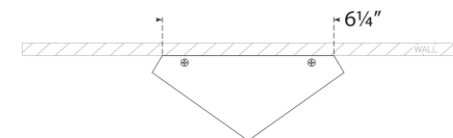

TEAR SHEET

Rega 12" Wide Sconce

Item # KW 2781BZ

Designer: Kelly Wearstler

Height: 12"

Width: 7"

Extension: 3.25"

Backplate: 6.25" x 12" Rectangle

Finishes: AB, BZ, PN

Socket: Dedicated LED

Wattage: 12w (1000lm)

Weight: 6 Pounds

Note: UL Only

Top View

Side View

Front View