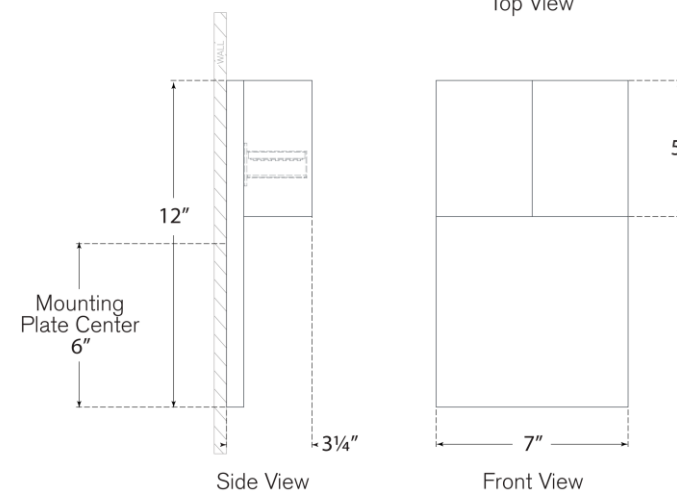

TEAR SHEET

Rega 12" Wide Sconce

Item # KW 2781BZ

Designer: Kelly Wearstler

Height: 12"

Width: 7"

Extension: 3.25"

Backplate: 6.25" x 12" Rectangle

Finishes: AB, BZ, PN

Socket: Dedicated LED

Wattage: 12w (1000lm)

Weight: 6 Pounds

Note: UL Only

Top View

Side View

Front View